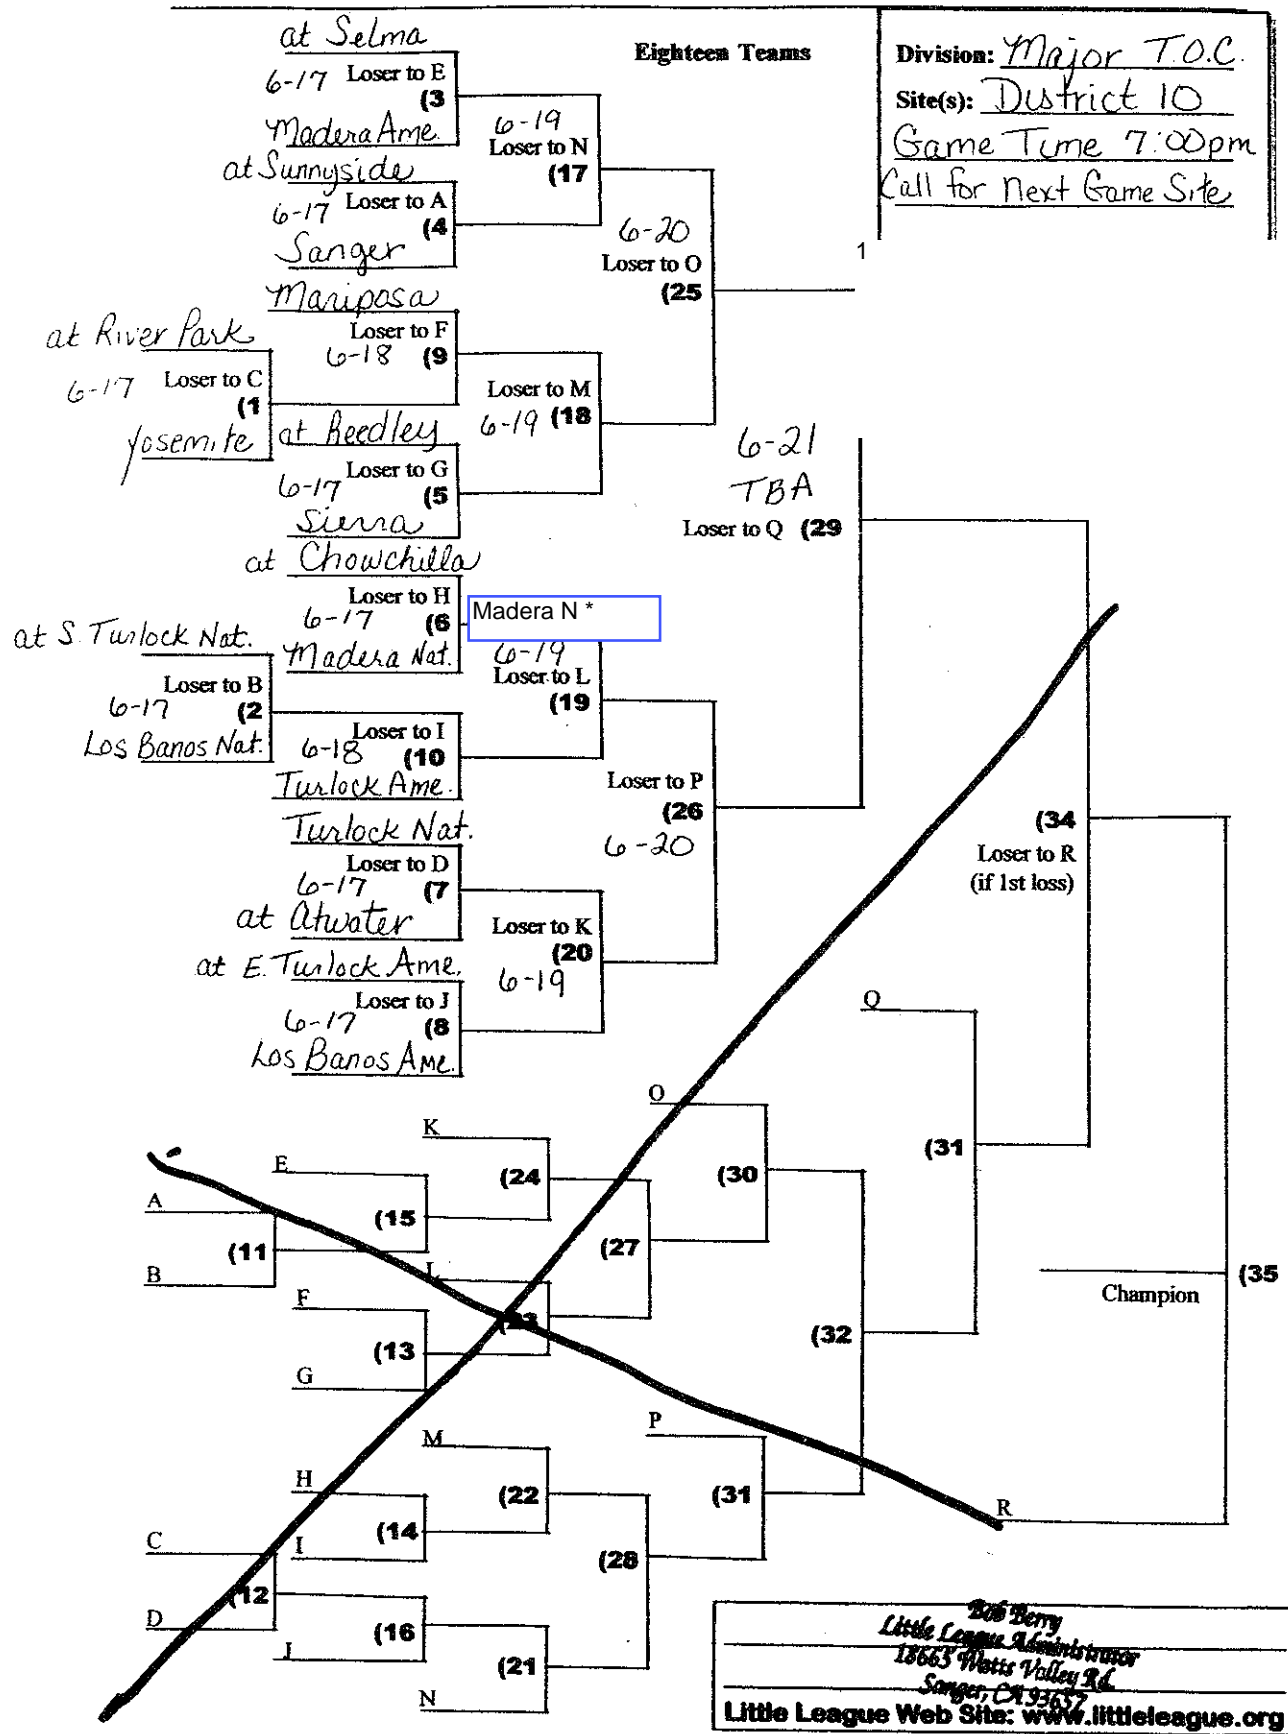

Eighteen Teams

Division: Major T.O.C.
 Site(s): District 10
 Game Time 7:00pm
 Call for Next Game Site

Bob Berry
 Little League Administrator
 18665 Watts Valley Rd.
 Sanger, CA 93657
 Little League Web Site: www.littleleague.org